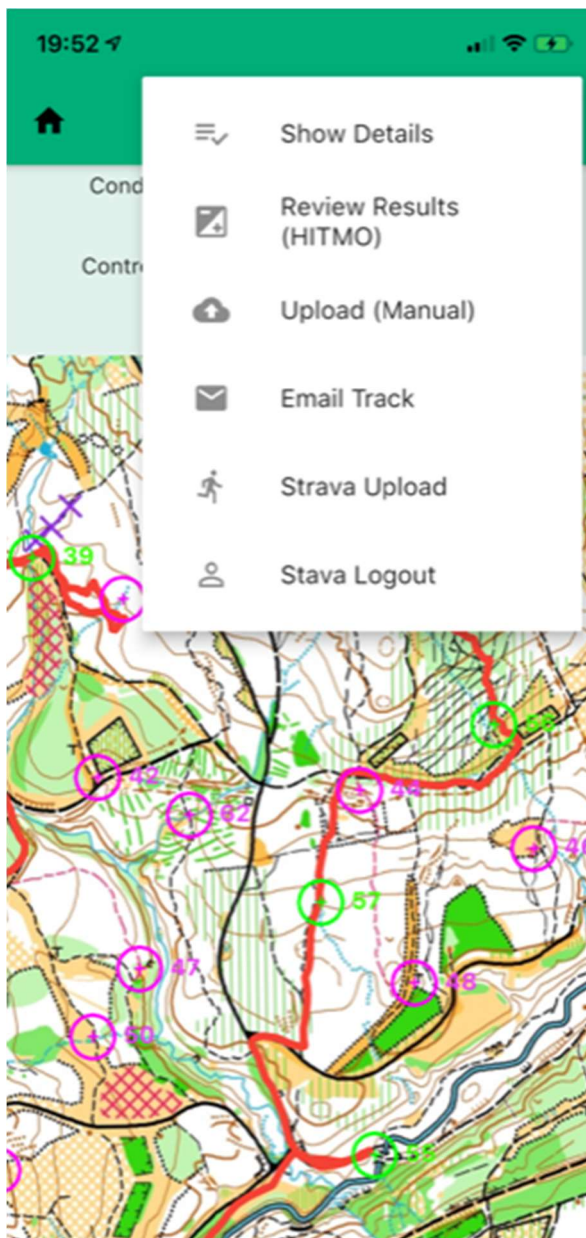

If you believe MapRunF has not punched all of the controls visited you have two options available to include these missing controls.

1. For these HOC events, if you have a GPS watch track available you can email your track to Paul Basher (prbasher@gmail.com) who will upload and use this instead of the MapRunF GPS trace.
2. MapRunF has an option for the runner to claim the missed controls. When viewing your results in the MapRunF App - select the top right menu options - and then choose HITMO

Link to MapRunF explanation

<http://maprunners.weebly.com/maprunf---review-results.html>

There is then an option to tick which controls you believe you have visited. This then can be uploaded as a new result. Admin would then review and allow or disallow as required.

19:52

Review Results (HITMO) ⓘ

	[Select	Ctl	Dist	Time
Time: 01:07:46		S1	8.38	01:20
Controls: 11				
Result: OK		38	11.62	02:18
Score: 220 (Gross) 220 (Net)		41	7.19	03:20
		56	7.58	05:25
Tolerance	<input type="checkbox"/>	44	25.86	06:02
30		57	2.73	06:41
		55	11.00	07:55