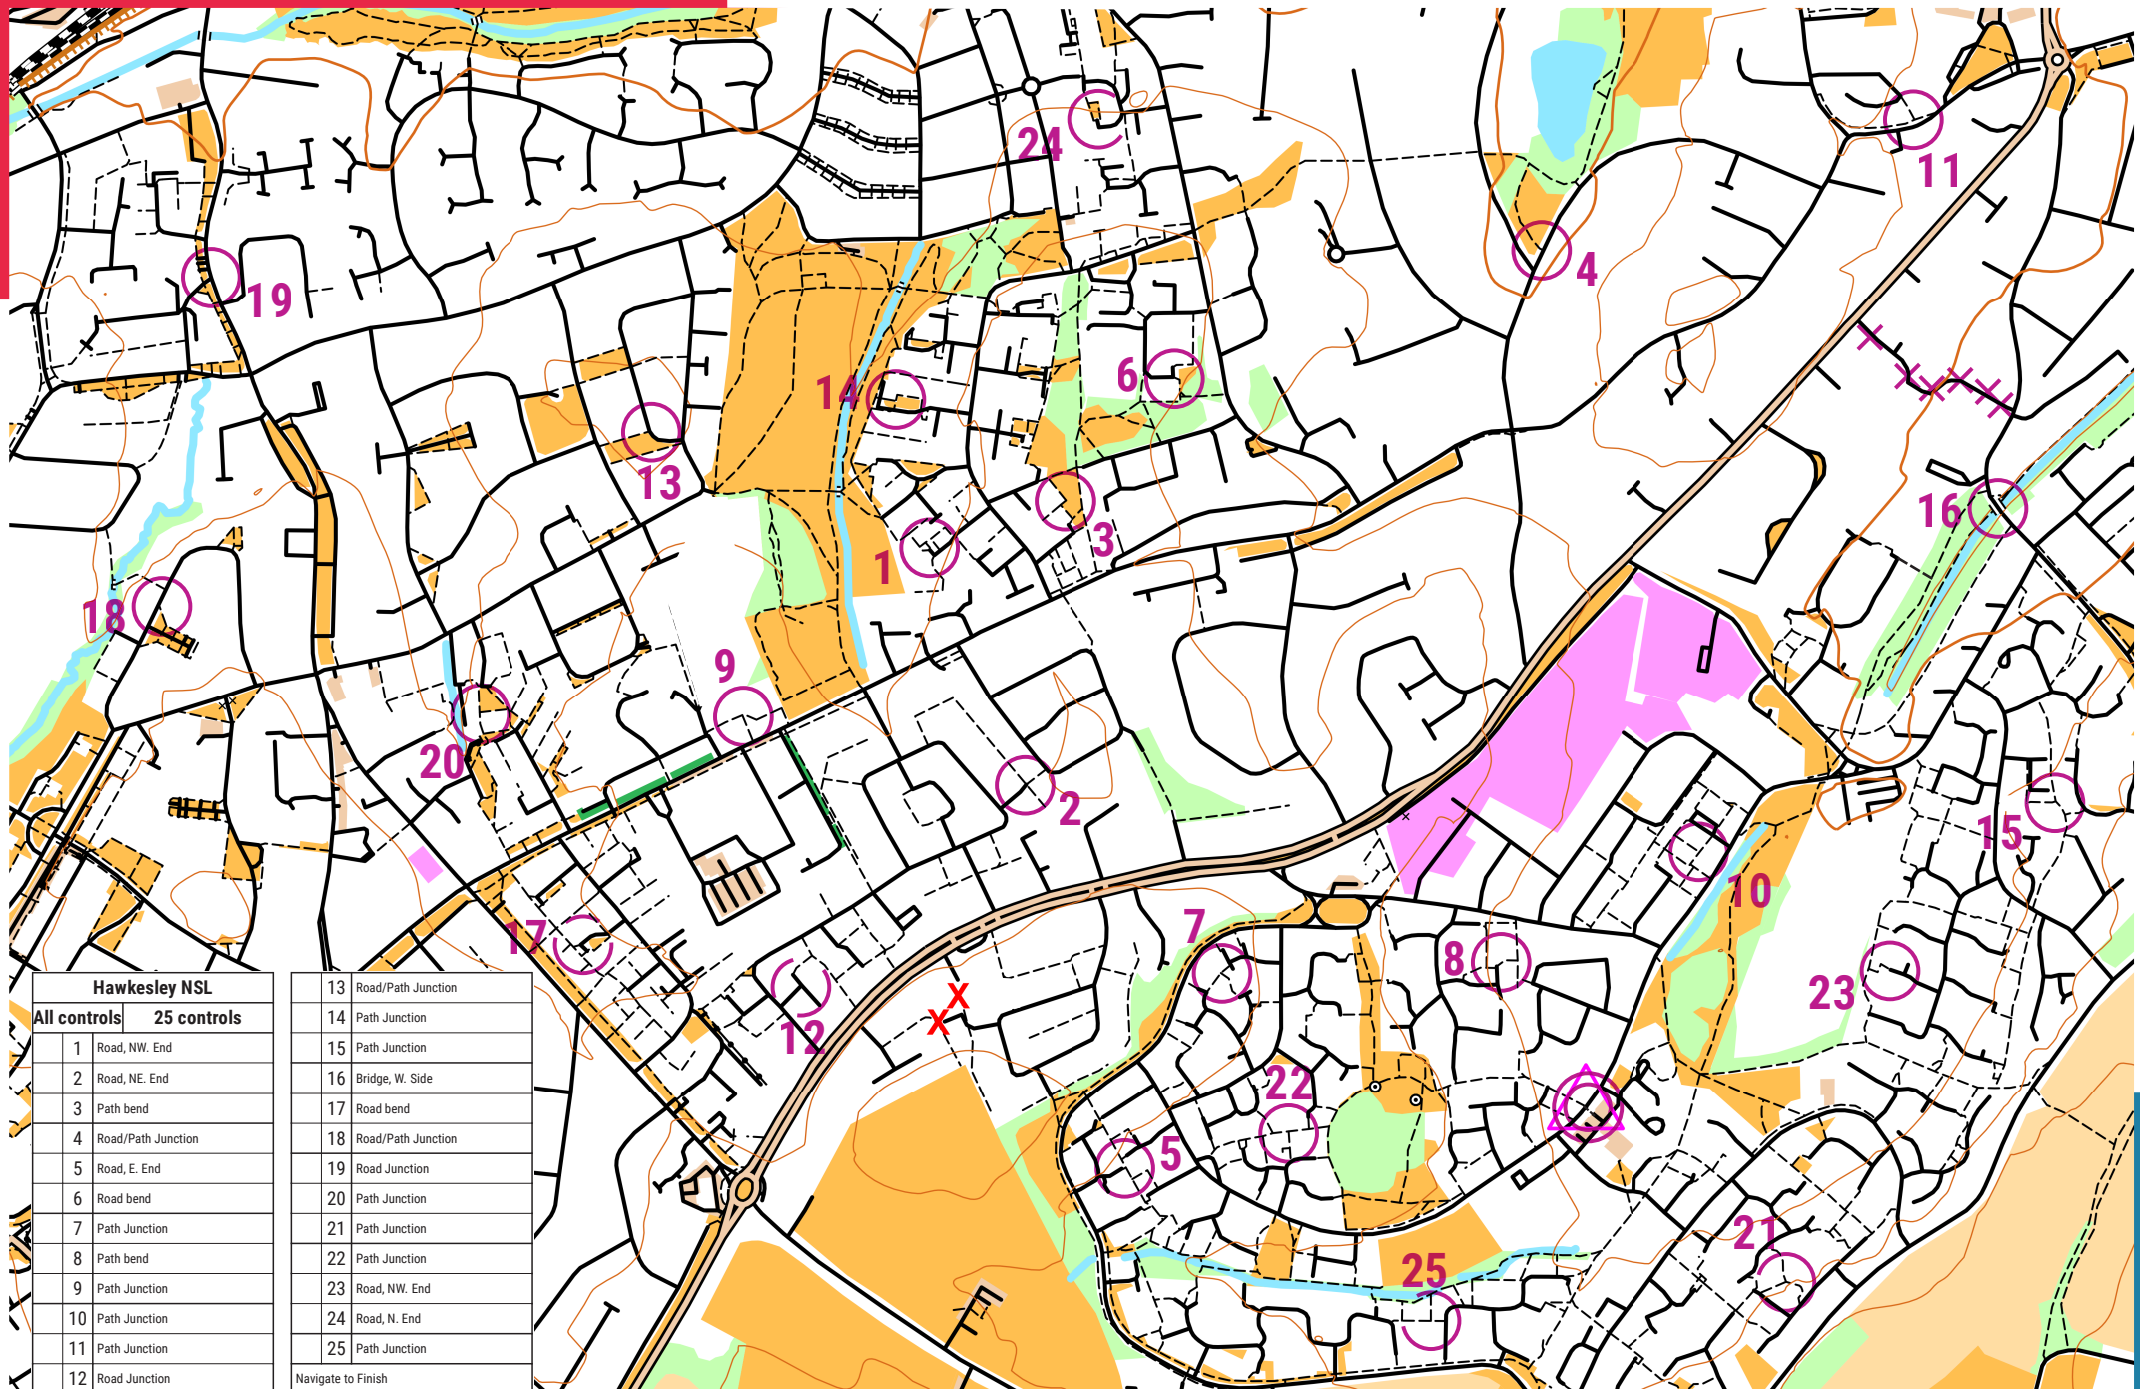

HAWKESLEY NSL EVENT

60 minute score, 20 pts/control, 10 pt penalty per min over 60

scale 1:10000, contours 10m
500m

Hawkesley NSL	
All controls	25 controls
1	Road, NW. End
2	Road, NE. End
3	Path bend
4	Road/Path Junction
5	Road, E. End
6	Road bend
7	Path Junction
8	Path bend
9	Path Junction
10	Path Junction
11	Path Junction
12	Road Junction
13	Road/Path Junction
14	Path Junction
15	Path Junction
16	Bridge, W. Side
17	Road bend
18	Road/Path Junction
19	Road Junction
20	Path Junction
21	Path Junction
22	Path Junction
23	Road, NW. End
24	Road, N. End
25	Path Junction
Navigate to Finish	