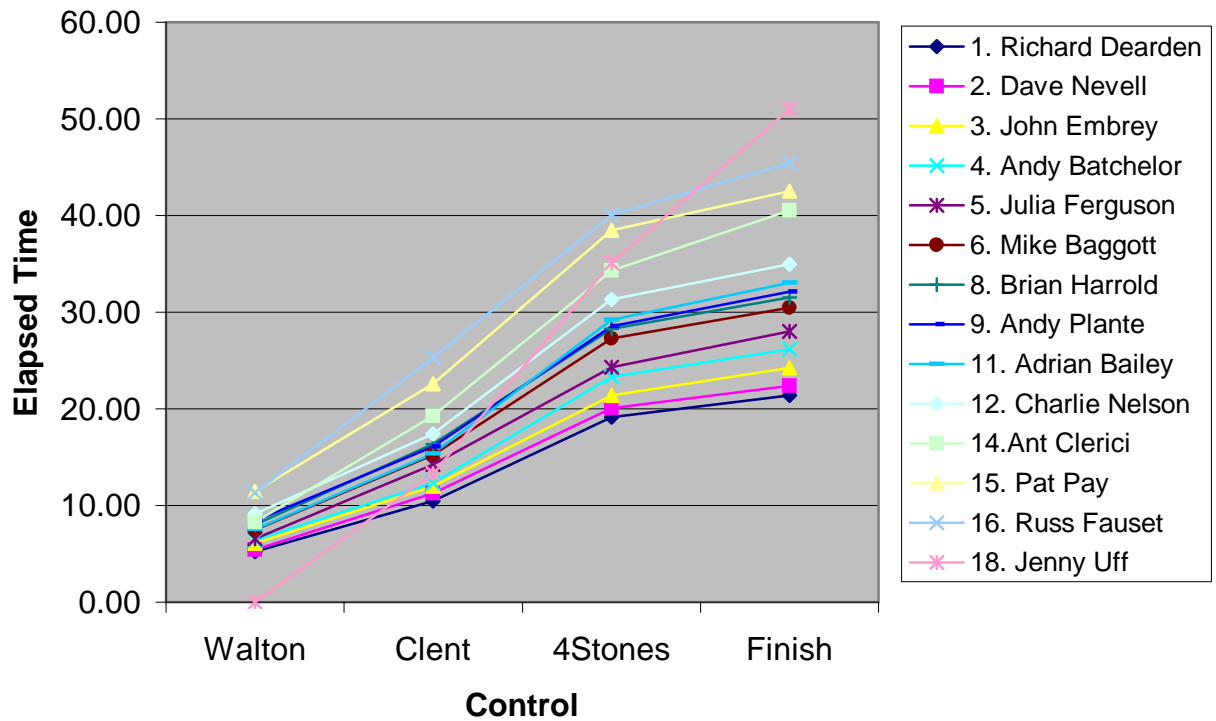

June Jaunter 2010 - Splits

Clockwise Route	Start-Walton	Walton-Clent	Clent-4Stones	4Stones-Finish	Overall
1. Richard Dearden	5.25	5.20	8.30	2.23	21.38
2. Dave Nevell	5.46	5.37	8.41	2.35	22.39
3. John Embrey	6.09	5.51	9.42	2.41	24.23
4. Andy Batchelor	6.43	5.52	10.54	2.45	26.14
5. Julia Ferguson	6.54	7.31	10.06	3.30	28.01
6. Mike Baggott	7.51	7.35	12.04	3.17	30.47
8. Brian Harrold	8.01	8.35	11.53	3.21	31.50
9. Andy Plante	8.40	7.27	12.49	3.15	32.11
11. Adrian Bailey	7.53	7.44	13.41	3.45	33.03
12. Charlie Nelson	9.14	8.29	13.50	3.27	35.00
14. Ant Clerici	8.31	10.58	15.03	6.22	40.54
15. Pat Pay	11.46	11.09	15.51	4.04	42.50
16. Russ Fauset	11.35	13.52	14.39	5.40	45.46
18. Jenny Uff	NA	13.32	21.41	5.48	NA

Anticlockwise Route	Start-4Stones	4Stones-Clent	Clent-Walton	Walton-Finish	Overall
7. Nigel Cousins	4.28	7.38	11.54	7.10	26.42
10. Robert Vickers	4.08	7.41	13.13	7.34	32.36
13. Dave Faulkner	4.06	9.50	15.22	8.19	37.37
17. John Bennison	6.13	14.51	18.21	10.34	49.59

See following pages for charts added by the Webmaster.

Clockwise Route (Elapsed times)

Clockwise Route (Leg times)

Anticlockwise Route (Elapsed times)

Anticlockwise Route (Leg times)