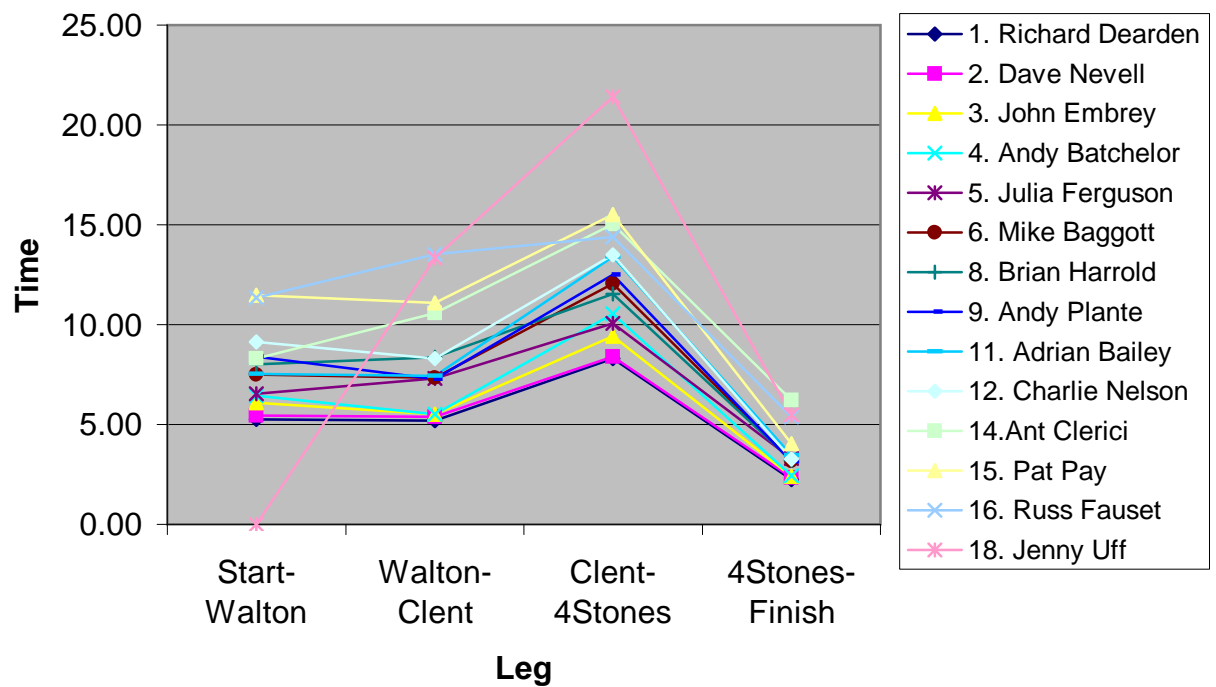

June Jaunter 2010 - Splits

Clockwise Route	Start-Walton	Walton-Clent	Clent-4Stones	4Stones-Finish	Overall
1. Richard Dearden	5.25	5.20	8.30	2.23	21.38
2. Dave Nevell	5.46	5.37	8.41	2.35	22.39
3. John Embrey	6.09	5.51	9.42	2.41	24.23
4. Andy Batchelor	6.43	5.52	10.54	2.45	26.14
5. Julia Ferguson	6.54	7.31	10.06	3.30	28.01
6. Mike Baggott	7.51	7.35	12.04	3.17	30.47
8. Brian Harrold	8.01	8.35	11.53	3.21	31.50
9. Andy Plante	8.40	7.27	12.49	3.15	32.11
11. Adrian Bailey	7.53	7.44	13.41	3.45	33.03
12. Charlie Nelson	9.14	8.29	13.50	3.27	35.00
14. Ant Clerici	8.31	10.58	15.03	6.22	40.54
15. Pat Pay	11.46	11.09	15.51	4.04	42.50
16. Russ Fauset	11.35	13.52	14.39	5.40	45.46
18. Jenny Uff	NA	13.32	21.41	5.48	NA

Anticlockwise Route	Start-4Stones	4Stones-Clent	Clent-Walton	Walton-Finish	Overall
7. Nigel Cousins	4.28	7.38	11.54	7.10	26.42
10. Robert Vickers	4.08	7.41	13.13	7.34	32.36
13. Dave Faulkner	4.06	9.50	15.22	8.19	37.37
17. John Bennison	6.13	14.51	18.21	10.34	49.59

See following pages for charts added by the Webmaster.

Clockwise Route (Elapsed times)

Clockwise Route (Leg times)

Anticlockwise Route (Elapsed times)

Anticlockwise Route (Leg times)