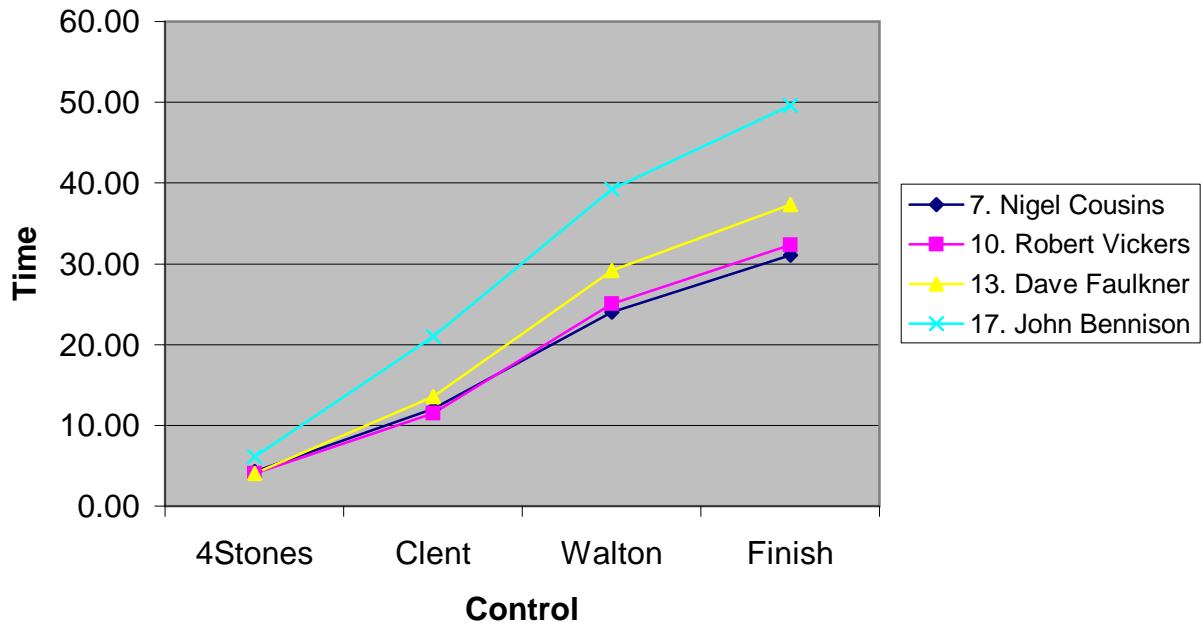

June Jaunter 2010 - Splits

Clockwise Route	Start-Walton	Walton-Clent	Clent-4Stones	4Stones-Finish	Overall
1. Richard Dearden	5.25	5.20	8.30	2.23	21.38
2. Dave Nevell	5.46	5.37	8.41	2.35	22.39
3. John Embrey	6.09	5.51	9.42	2.41	24.23
4. Andy Batchelor	6.43	5.52	10.54	2.45	26.14
5. Julia Ferguson	6.54	7.31	10.06	3.30	28.01
6. Mike Baggott	7.51	7.35	12.04	3.17	30.47
8. Brian Harrold	8.01	8.35	11.53	3.21	31.50
9. Andy Plante	8.40	7.27	12.49	3.15	32.11
11. Adrian Bailey	7.53	7.44	13.41	3.45	33.03
12. Charlie Nelson	9.14	8.29	13.50	3.27	35.00
14. Ant Clerici	8.31	10.58	15.03	6.22	40.54
15. Pat Pay	11.46	11.09	15.51	4.04	42.50
16. Russ Fauset	11.35	13.52	14.39	5.40	45.46
18. Jenny Uff	NA	13.32	21.41	5.48	NA

Anticlockwise Route	Start-4Stones	4Stones-Clent	Clent-Walton	Walton-Finish	Overall
7. Nigel Cousins	4.28	7.38	11.54	7.10	26.42
10. Robert Vickers	4.08	7.41	13.13	7.34	32.36
13. Dave Faulkner	4.06	9.50	15.22	8.19	37.37
17. John Bennison	6.13	14.51	18.21	10.34	49.59

See following pages for charts added by the Webmaster.

Clockwise Route (Elapsed times)

Clockwise Route (Leg times)

Anticlockwise Route (Elapsed times)

Anticlockwise Route (Leg times)