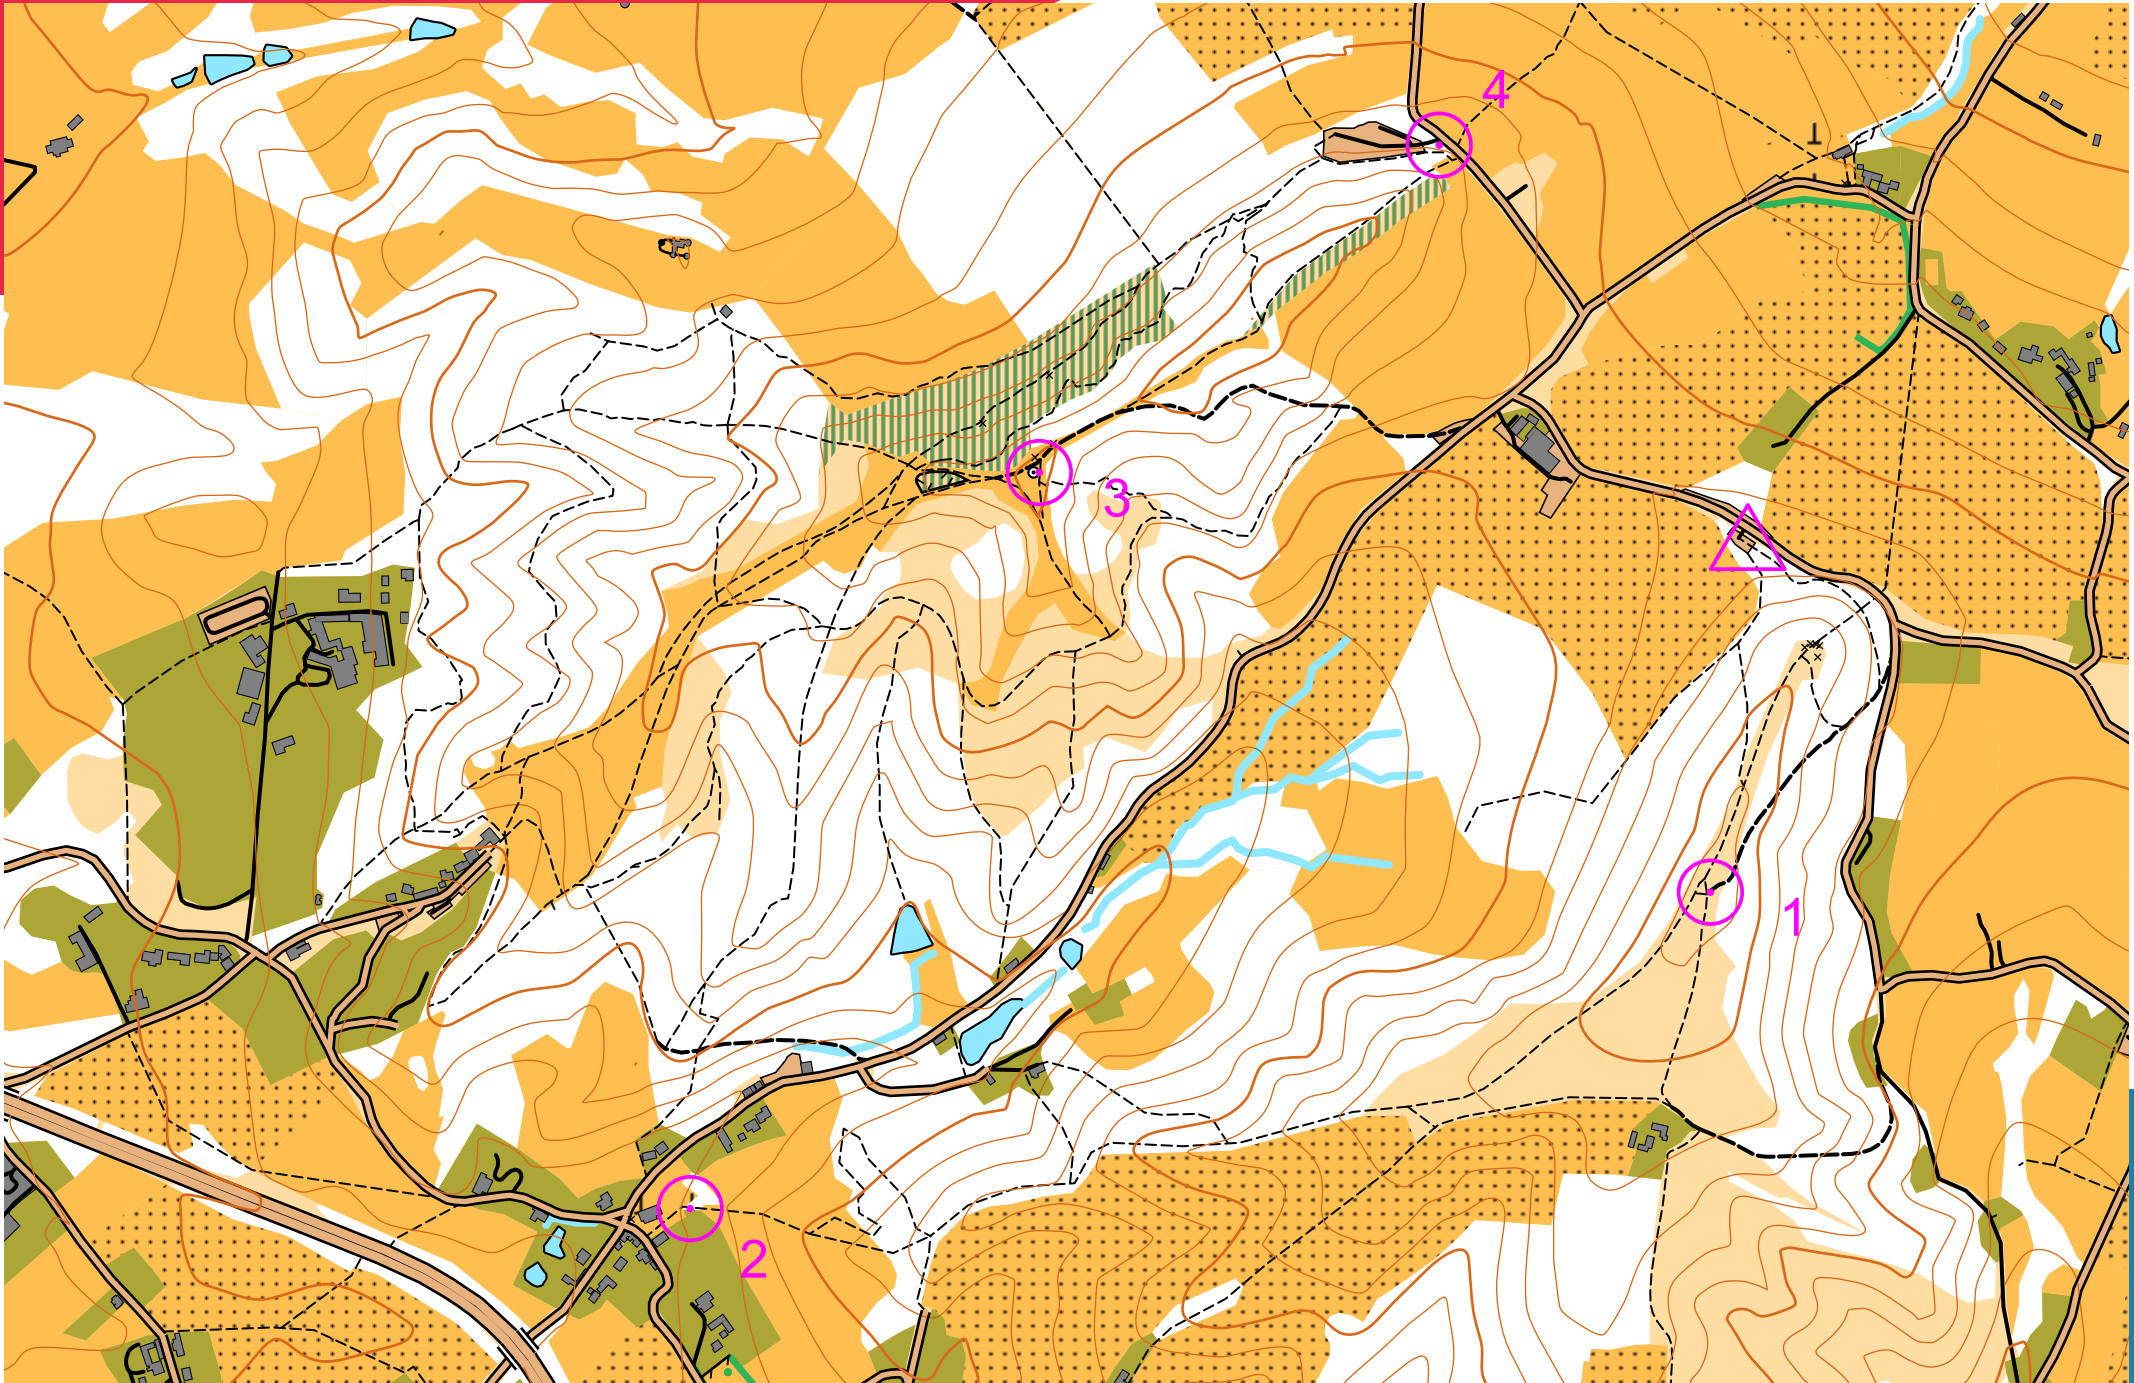

THE JUNE JAUNTER

scale 1:10000, contours 10m
500m

Map data (c) OpenStreetMap, available under the Open Database Licence.
Contains OS data (c) Crown copyright & database right OS 2013-2017.
OOM created by Oliver O'Brien. Make your own: <http://oomap.co.uk/>